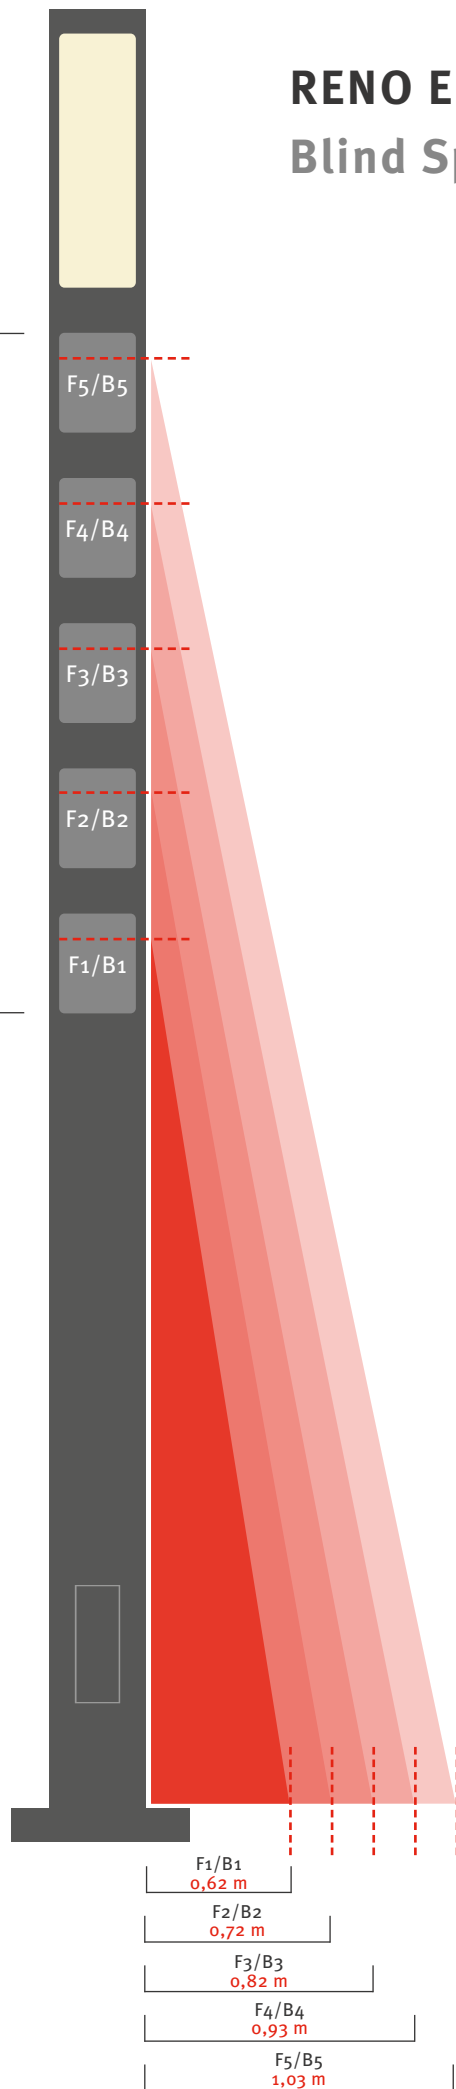

RENO ELEMENTS camera Blind Spot

Camera in the cutout

Not detectable area of the camera