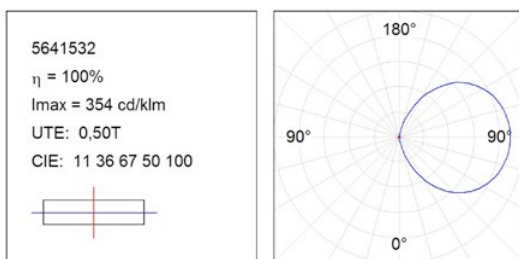

Light distribution