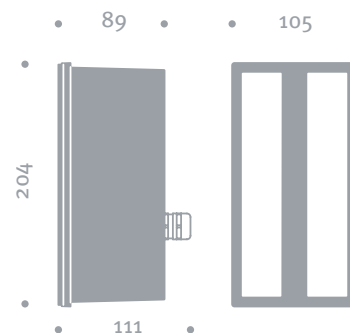

TRACE 200 | VERTICAL SYMMETRICAL

TRACE 200 | 22.02023.2V001
LED 3W SKI (3000K)/VERT/SYM

Luminaire housing made of aluminium
Light emission from tempered glass
Internal vertical printing, black matt
Light distribution: symmetrical
Equipment: 3W (3000K) (100-240V 50-60Hz)
Ingress protection IP65, protection rating I

Installation only in connection with
installation housing TRACE 65 200

Connection: Terminal up to 3 x 2.5 mm² in the luminaire
L90 B10 100.000h | CRI 80 | MacAdams <3

Light distribution

Drawing

Accessories

Recessing box
TRACE 200 | 22.00000.2V002
Made of aluminium

* Required accessory