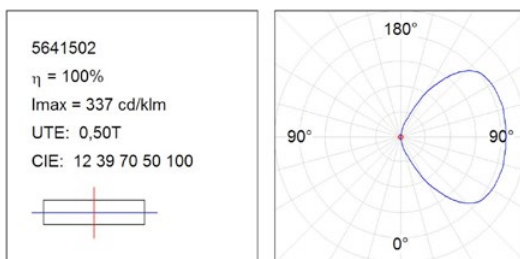

Light distribution