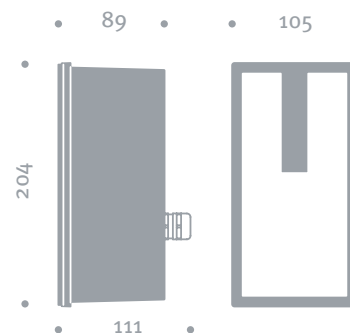

TRACE 200 | VERTICAL ASYMMETRICAL

TRACE 200 | 22.02012.2V001
LED 1W SKI (3000K)/VERT/ASYM

Luminaire housing made of aluminium
Light emission from tempered glass
Internal vertical printing, black matt
Light distribution: asymmetrical
Equipment: 1W (3000K) (100-240V 50-60Hz)
Ingress protection IP65, protection rating I

Installation only in connection with
installation housing TRACE 65 200

Connection: Terminal up to 3 x 2.5 mm² in the luminaire
L90 B10 100.000h | CRI 80 | MacAdams <3

Light distribution

Drawing

Accessories

Recessing box
TRACE 200 | 22.00000.2V002
Made of aluminium

* Required accessory