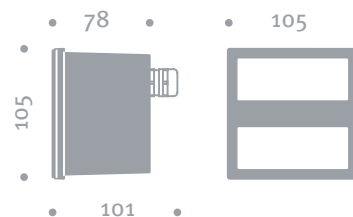

Installation only in connection with  
installation housing TRACE 65 100

Connection: Terminal up to 3 x 2.5 mm<sup>2</sup> in the luminaire  
L90 B10 100.000h | CRI 80 | MacAdams <3

### Light distribution

### Drawing