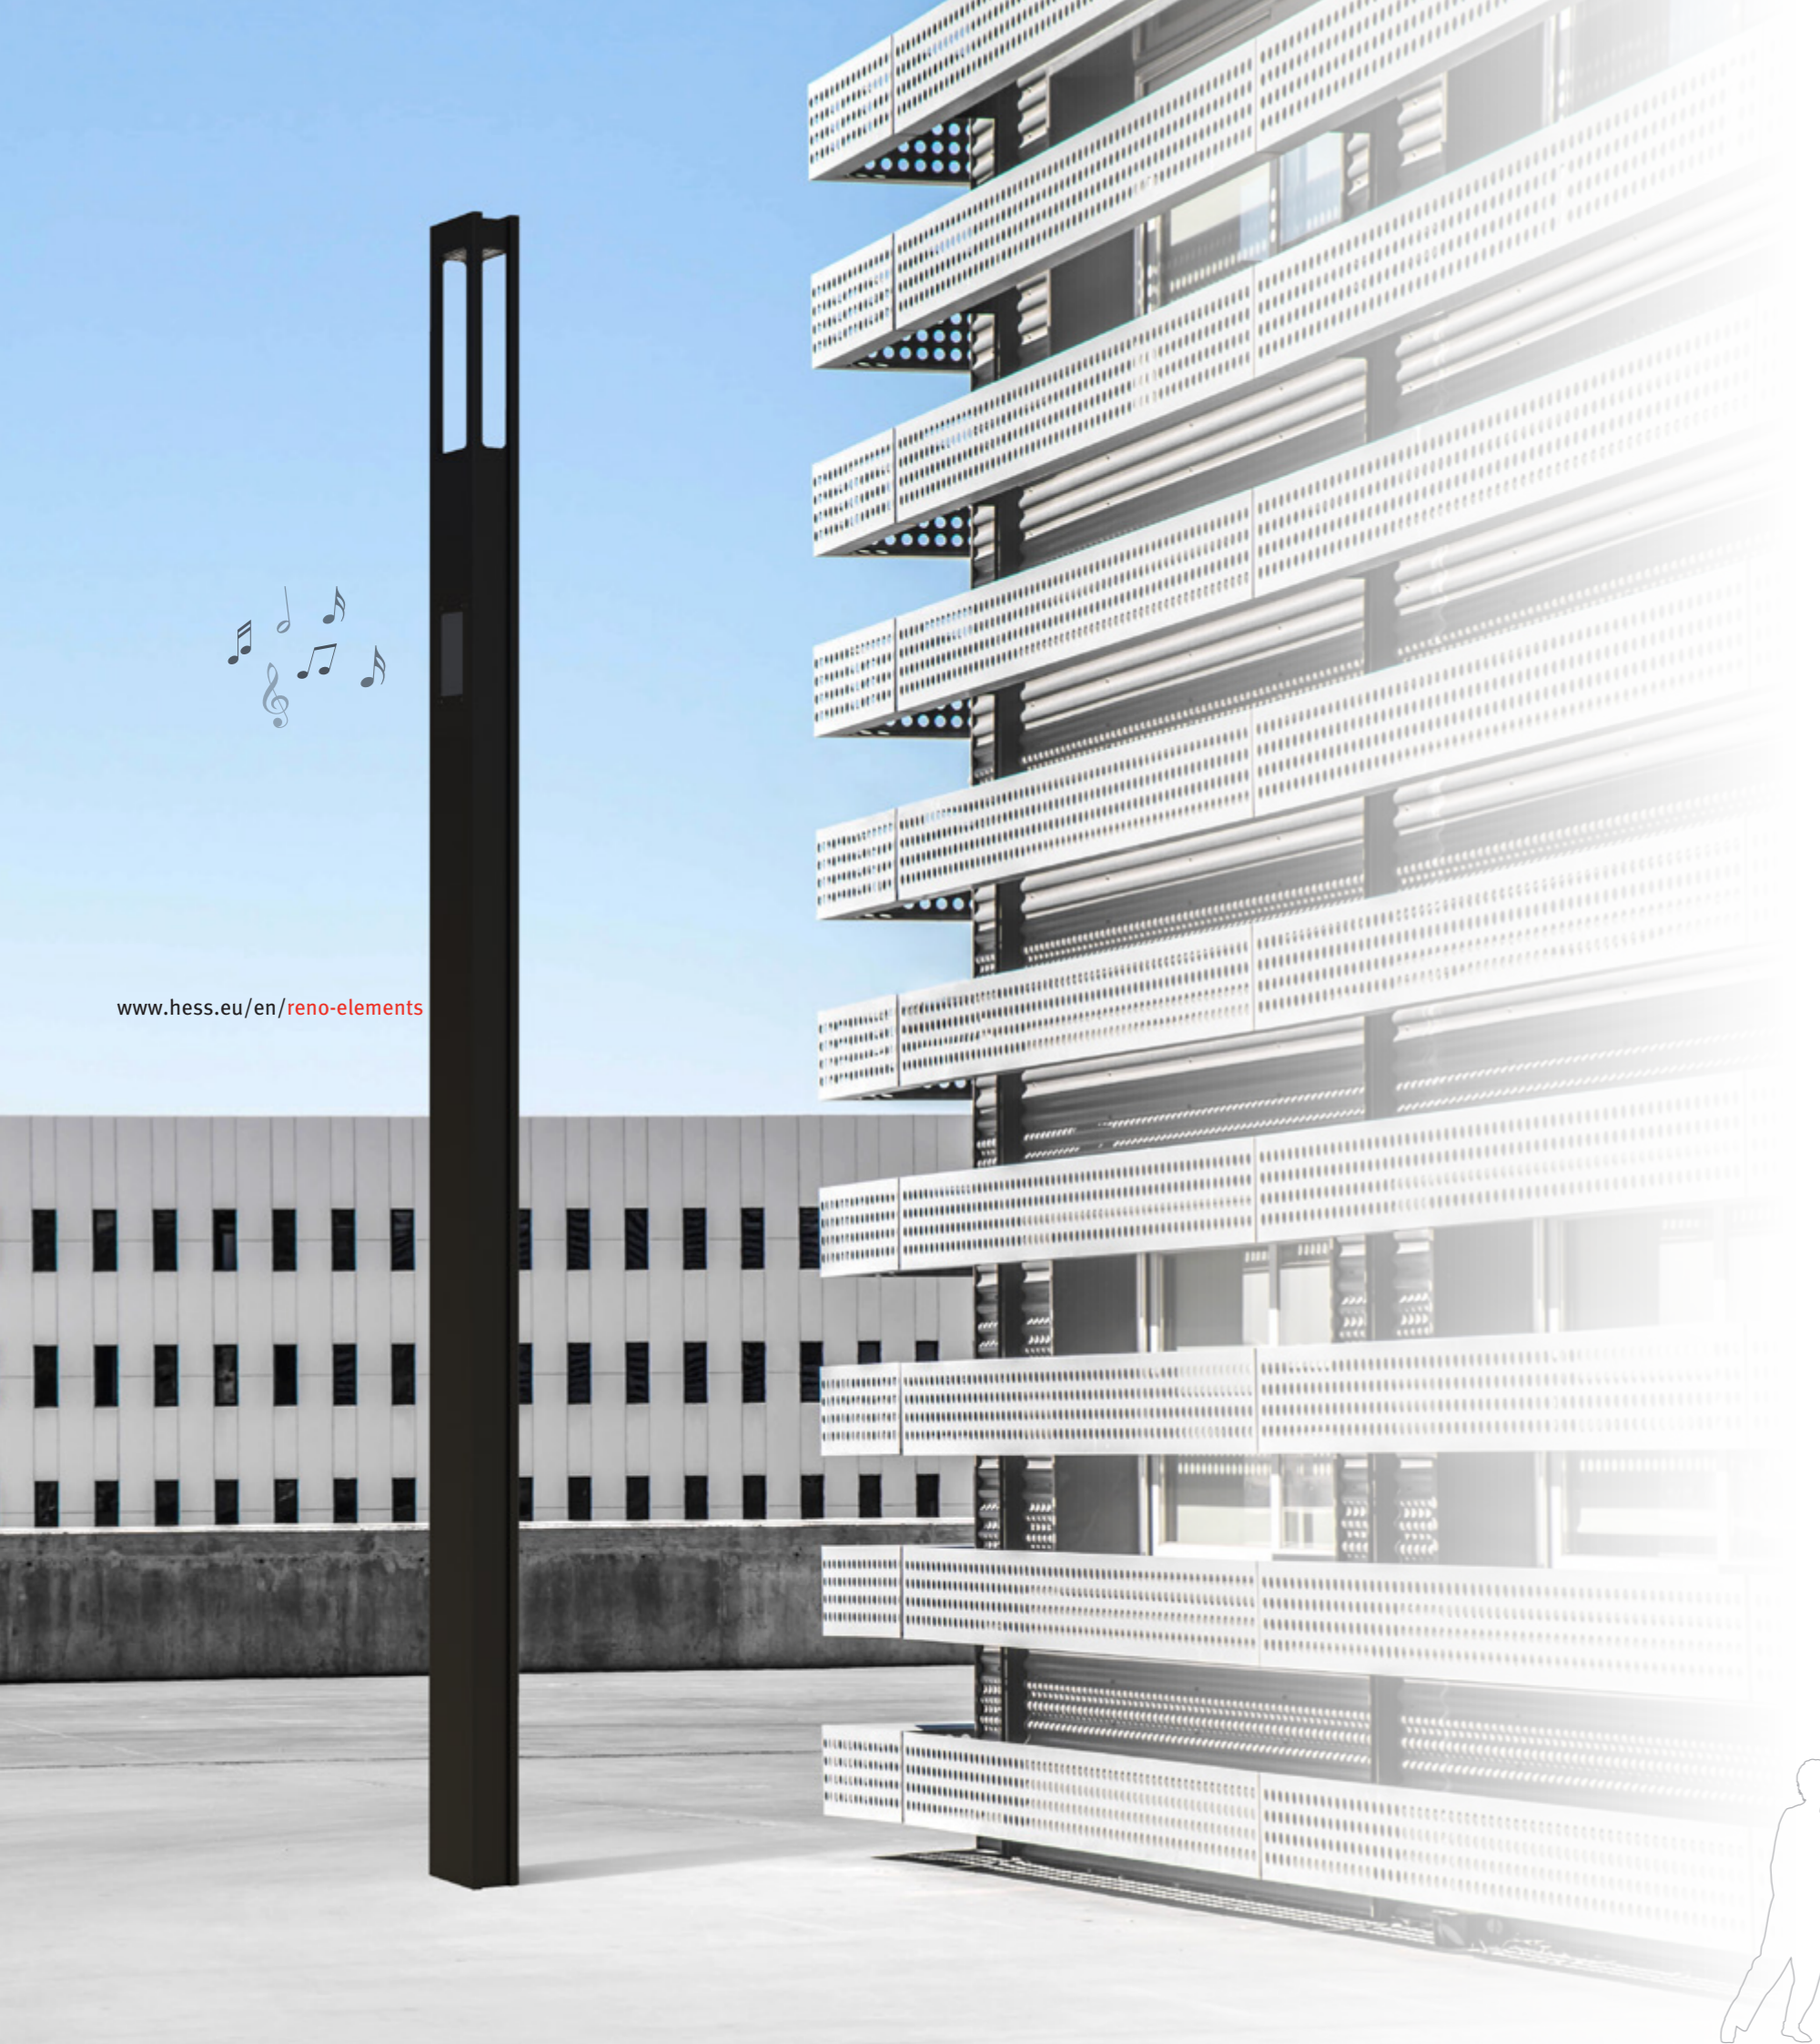

www.hess.eu/en/reno-elements

RENO ELEMENTS – a coherent design.

A luminaire as from a single piece – and you can take that almost literally. The extruded aluminium profiles are manufactured to the desired length in one piece, and the recesses for the 'Elements' are precisely cut out at the desired locations.

This results in a striking as well as elegant luminaire with perfectly integrated elements – without shadow gaps.

RENO ELEMENTS:

Light, multifunctionality and design at its best!