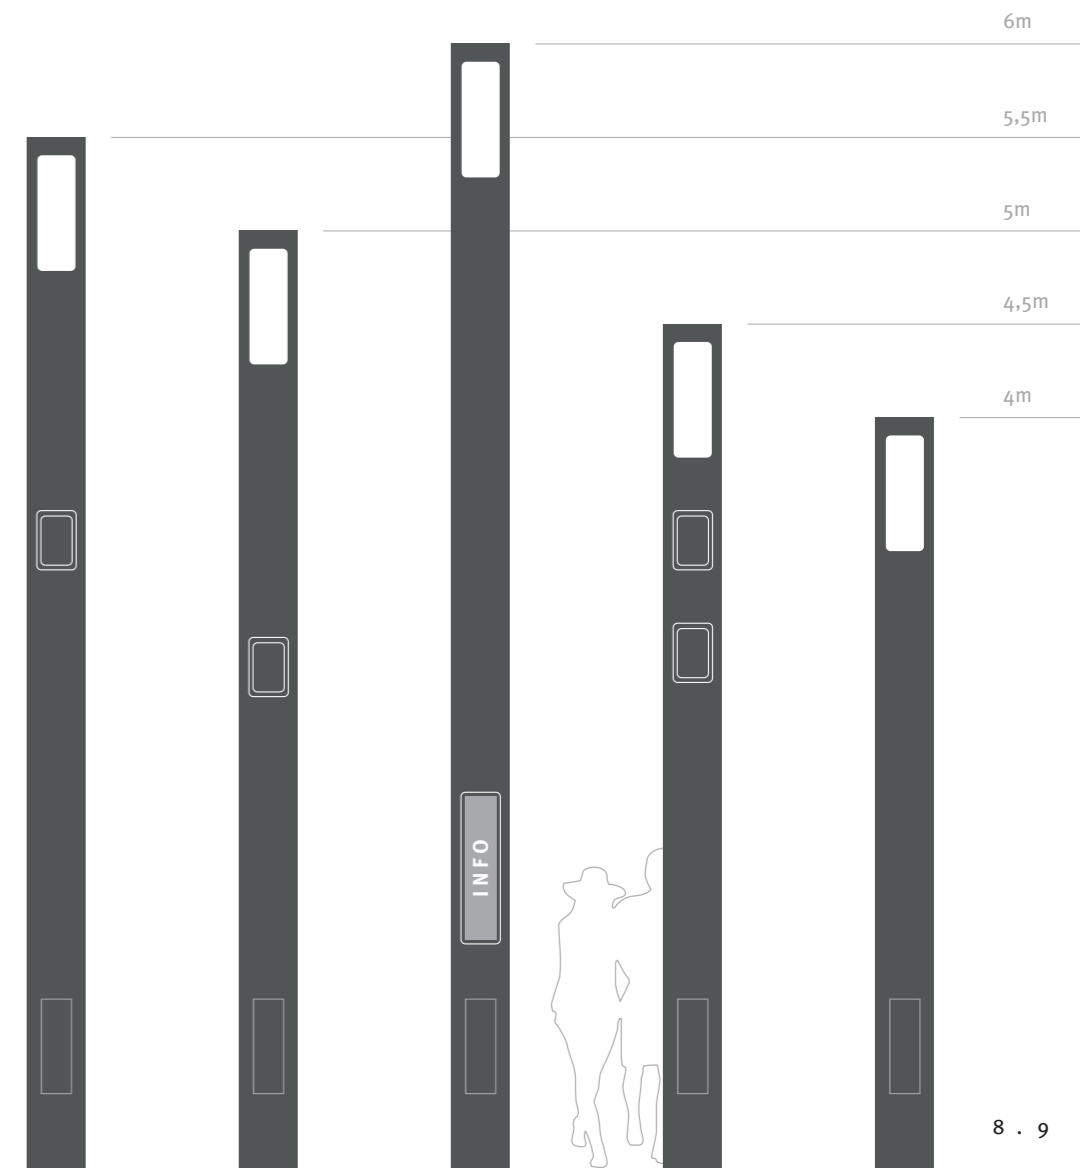

www.hess.eu/en/reno-elements

RENO ELEMENTS – a coherent design.

A luminaire as from a single piece – and you can take that almost literally. The extruded aluminium profiles are manufactured to the desired length in one piece, and the recesses for the 'Elements' are precisely cut out at the desired locations.

This results in a striking as well as elegant luminaire with perfectly integrated elements – without shadow gaps.

RENO ELEMENTS:

Light, multifunctionality and design at its best!